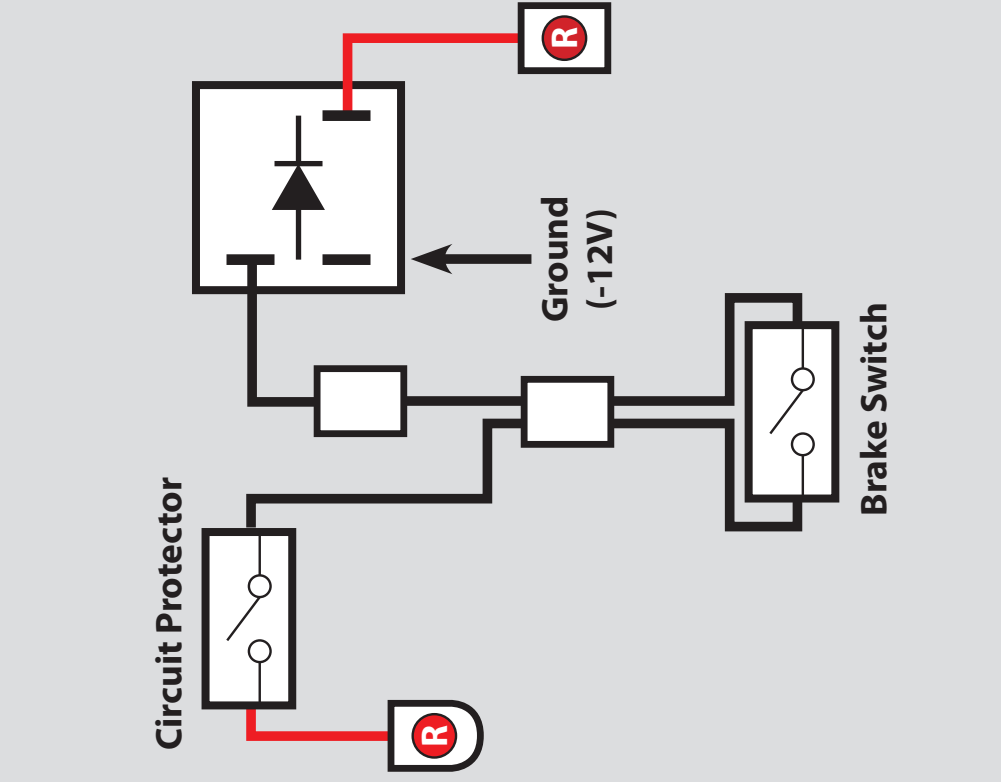

Club Car Precedent Ultimate Light Kit Upgrade Wiring Diagram

COLOR KEY

W	WHITE	RIGHT REAR Turn Signal (+12V)
Y	YELLOW	To Flasher (+12)
R	RED	RIGHT FRONT Turn Signal (+12V)
Br	BROWN	Constant (+12V)
Gy	GREY	LEFT REAR Turn Signal (+12V)
Gy B	GREY/BLACK	From Brake Switch (+12V)
Gr	GREEN	LEFT FRONT Turn Signal (+12V)
B	BLACK	Ground (-12V)
Bl/W	BLUE/WHITE	Out to Horn (+12V)