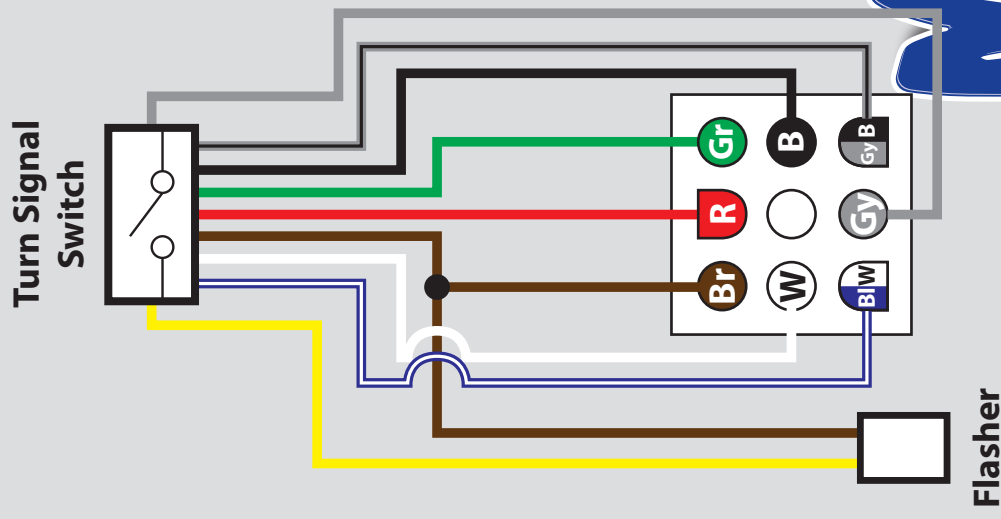

Club Car Precedent Ultimate Light Kit Upgrade Wiring Diagram

COLOR KEY

W	WHITE	RIGHT REAR Turn Signal (+12V)
Y	YELLOW	To Flasher (+12)
R	RED	RIGHT FRONT Turn Signal (+12V)
Br	BROWN	Constant (+12V)
Gy	GREY	LEFT REAR Turn Signal (+12V)
Gy B	GREY/BLACK	From Brake Switch (+12V)
Gr	GREEN	LEFT FRONT Turn Signal (+12V)
B	BLACK	Ground (-12V)
Bl/W	BLUE/WHITE	Out to Horn (+12V)